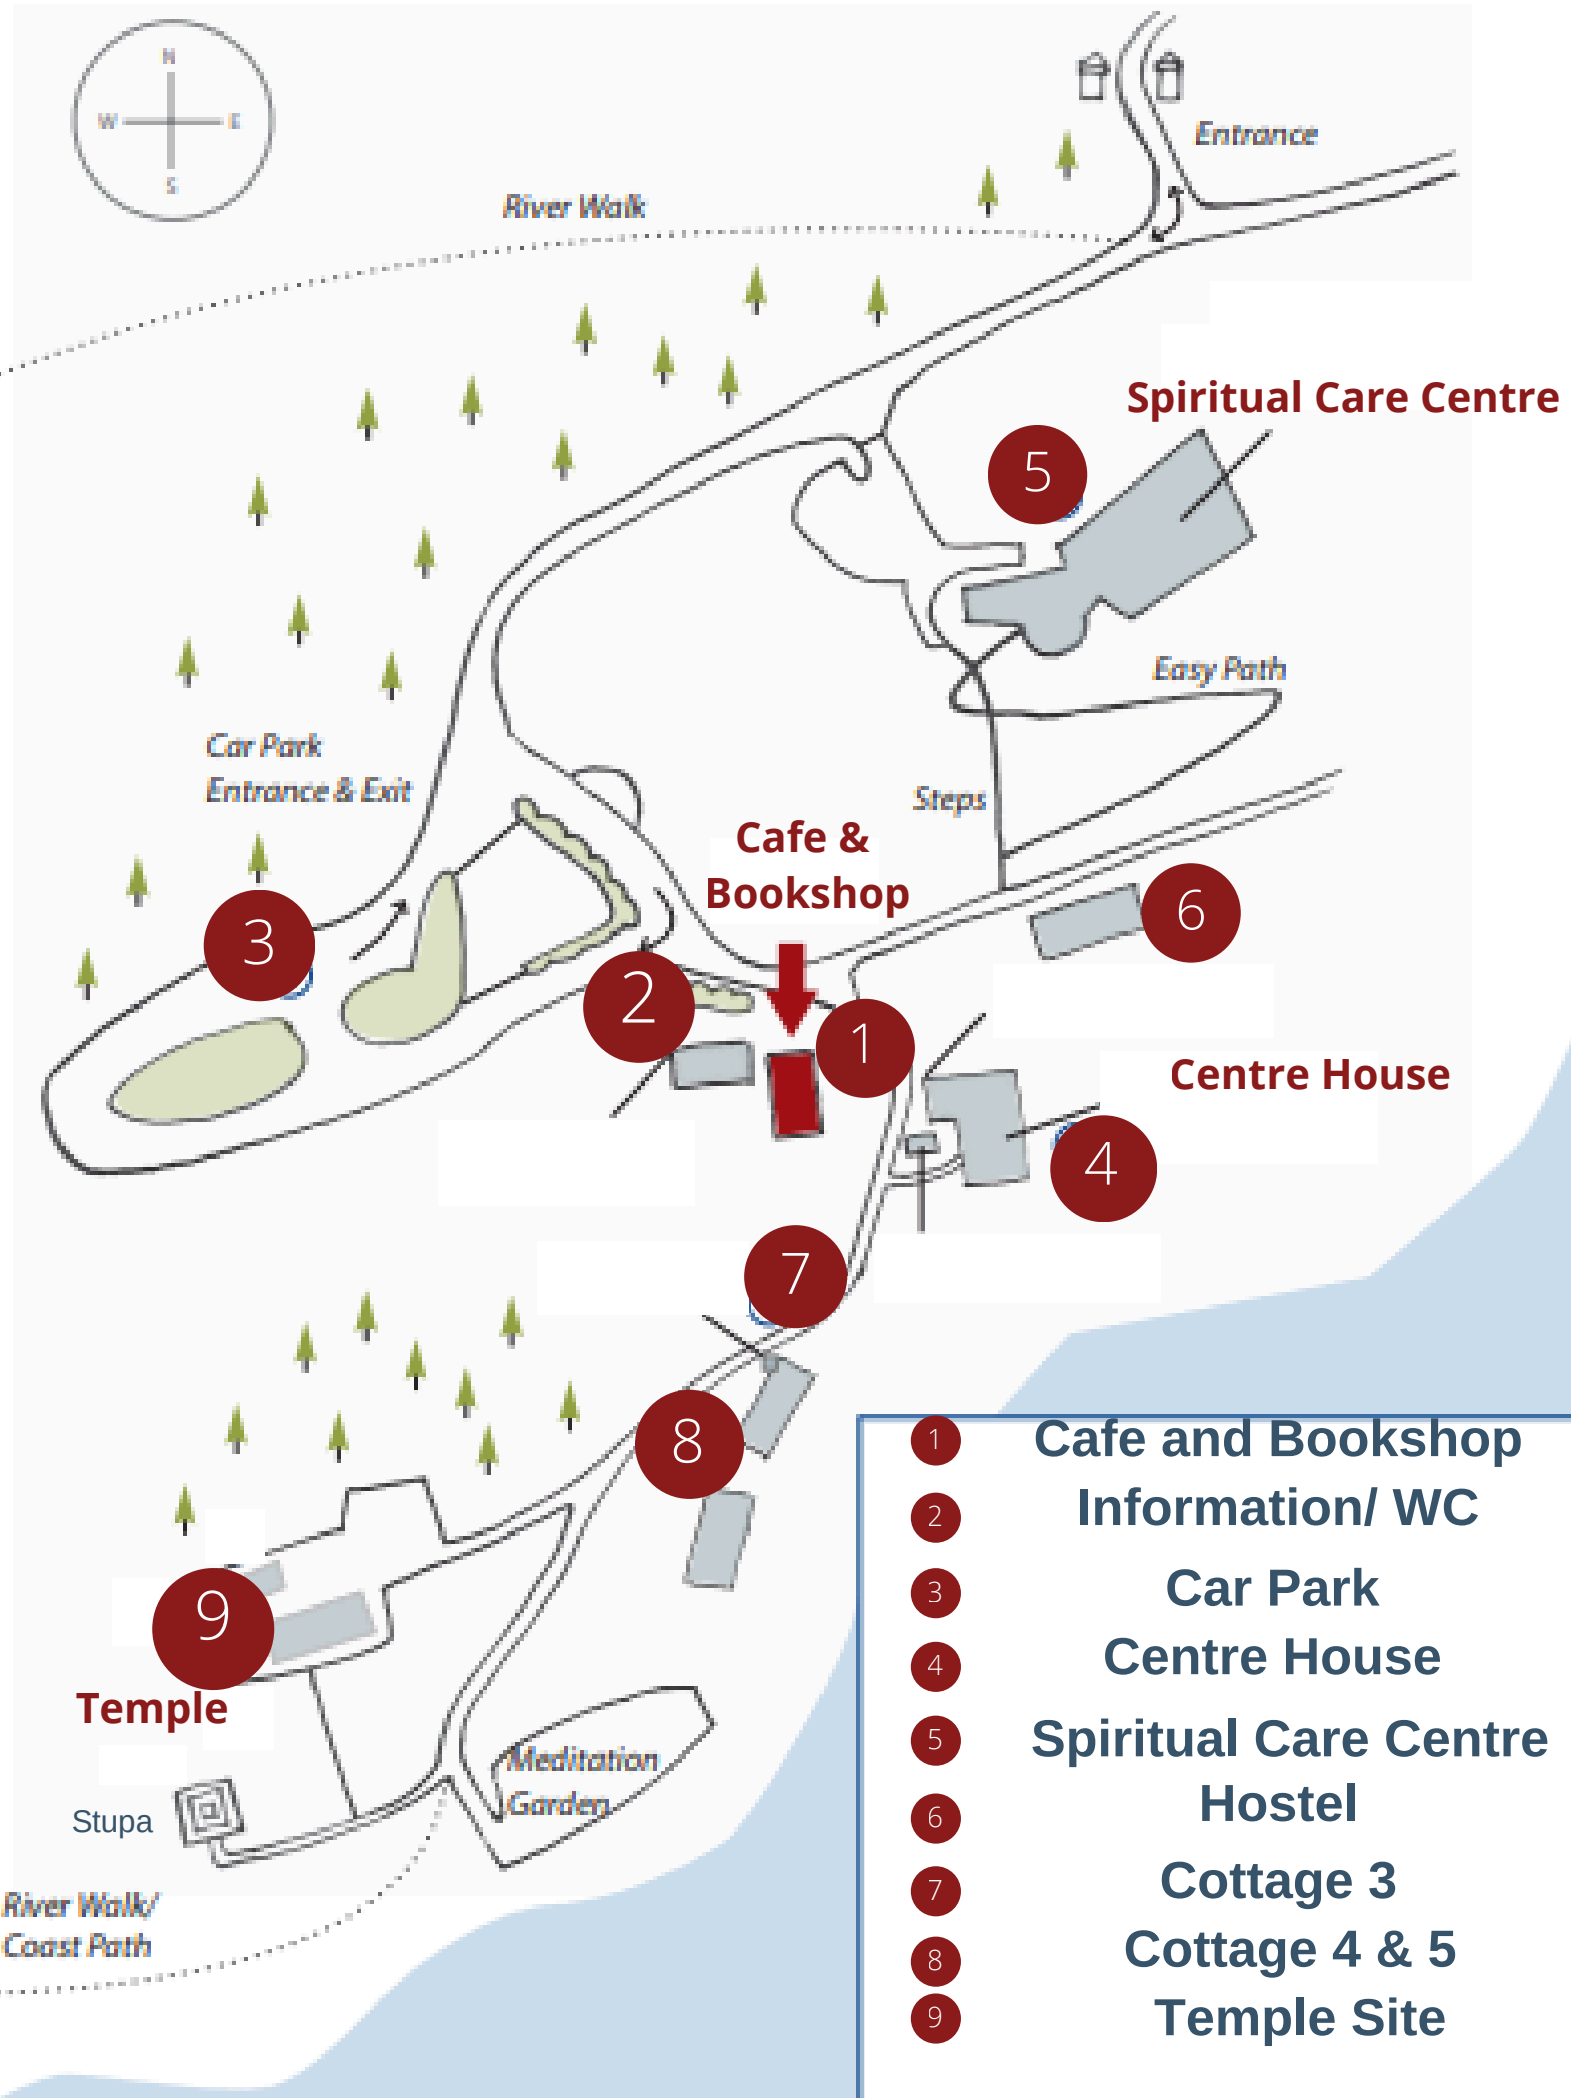

SITE MAP

- 1 Cafe and Bookshop
- 2 Information/ WC
- 3 Car Park
- 4 Centre House
- 5 Spiritual Care Centre
- 6 Hostel
- 7 Cottage 3
- 8 Cottage 4 & 5
- 9 Temple Site